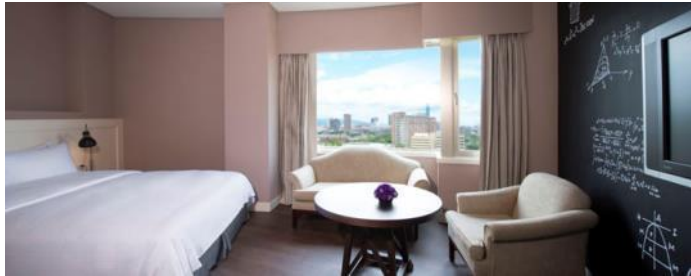

NTU Hotel Options

Two hotels near conference site, NTU discount rates available

<http://www.justsleep.com.tw/NTU/en>

Hotel 1 **JUST SLEEP**

USD 90 to 160 (NT 2700 –4800) discounted rate

Hotel 2 **Howard civil service international house** <http://intl-house.howard-hotels.com.tw/>