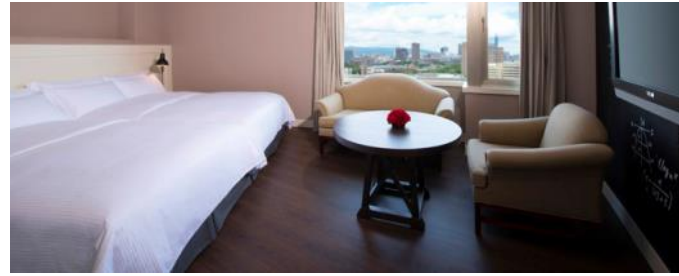

NTU Hotel Options

Two hotels near conference site, NTU discount rates available

<http://www.justsleep.com.tw/NTU/en>

Hotel 1 **JUST SLEEP**

USD 90 to 160 (NT 2700 –4800) discounted rate

Hotel 2 **Howard civil service international house** <http://intl-house.howard-hotels.com.tw/>